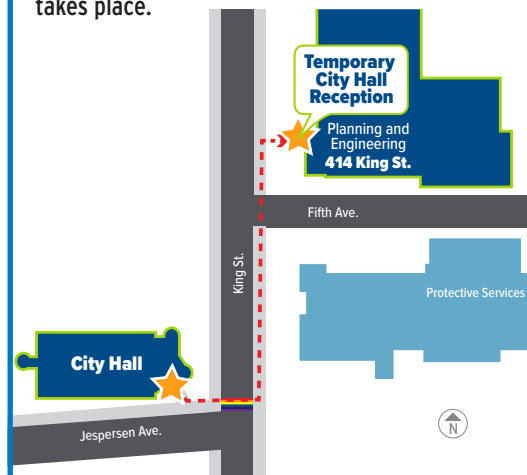

City Hall Reception temporary location

Due to scheduled renovation work, City Hall Reception has temporarily relocated to 414 King Street, which is the City's Planning and Engineering office. Please visit this temporary location for any in-person payments or inquiries Monday to Friday from 8:30 a.m. to 4:30 p.m. The secure drop box beside the main doors on the southeast side of City Hall will continue to be available. Public access to Council Chambers for City Council and Committee of the Whole meetings is not impacted during the renovations.

We appreciate your patience while work takes place.