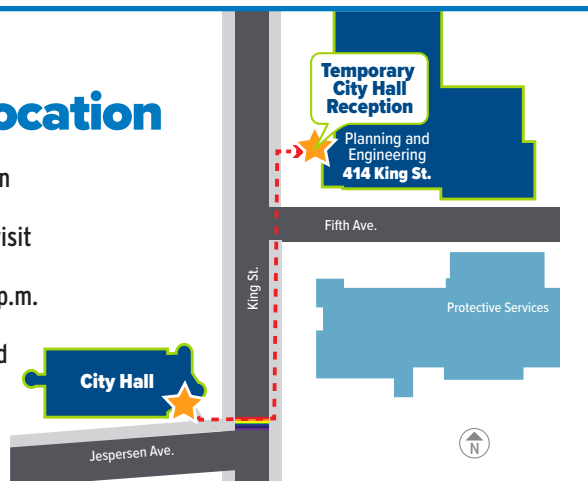

City Hall Reception – update to temporary location

Due to scheduled renovation work, City Hall Reception has temporarily relocated to 414 King Street, which is the City's Planning and Engineering office. Please visit this temporary location for any in-person payments or inquiries Monday to Friday from 8:30 a.m. to 4:30 p.m. Public access to Council Chambers for City Council and Committee of the Whole meetings is not impacted during the renovations.

We appreciate your patience while work takes place.

Regular Council meeting

Monday, December 5, 2022

The Spruce Grove City Council's Regular Council meeting on Monday, December 5 at 6 p.m. will be open to the public and live streamed at sprucegrove.org/livecouncil.

Members of the public may participate in the public question and answer period either in person or virtually. Virtual participation may be done by registering by email cityclerk@sprucegrove.org or by calling 587-336-0387 before noon on December 5. Alternately, residents can submit a question to be asked on their behalf by emailing cityclerk@sprucegrove.org until the public question and answer period is complete.

City Council and Committee of the Whole agendas and meeting minutes are available at sprucegrove.org/agenda.

Celebrate International Day of Persons with Disabilities

On December 3, come check out a series of events to celebrate, raise awareness and encourage inclusivity. Hear from guest speakers, try out some adaptive sports equipment, learn about services available to people with disabilities, and cheer on the Spruce Grove Saints at Inclusion Night!

See the schedule and learn more at sprucegrove.org/IDPD.